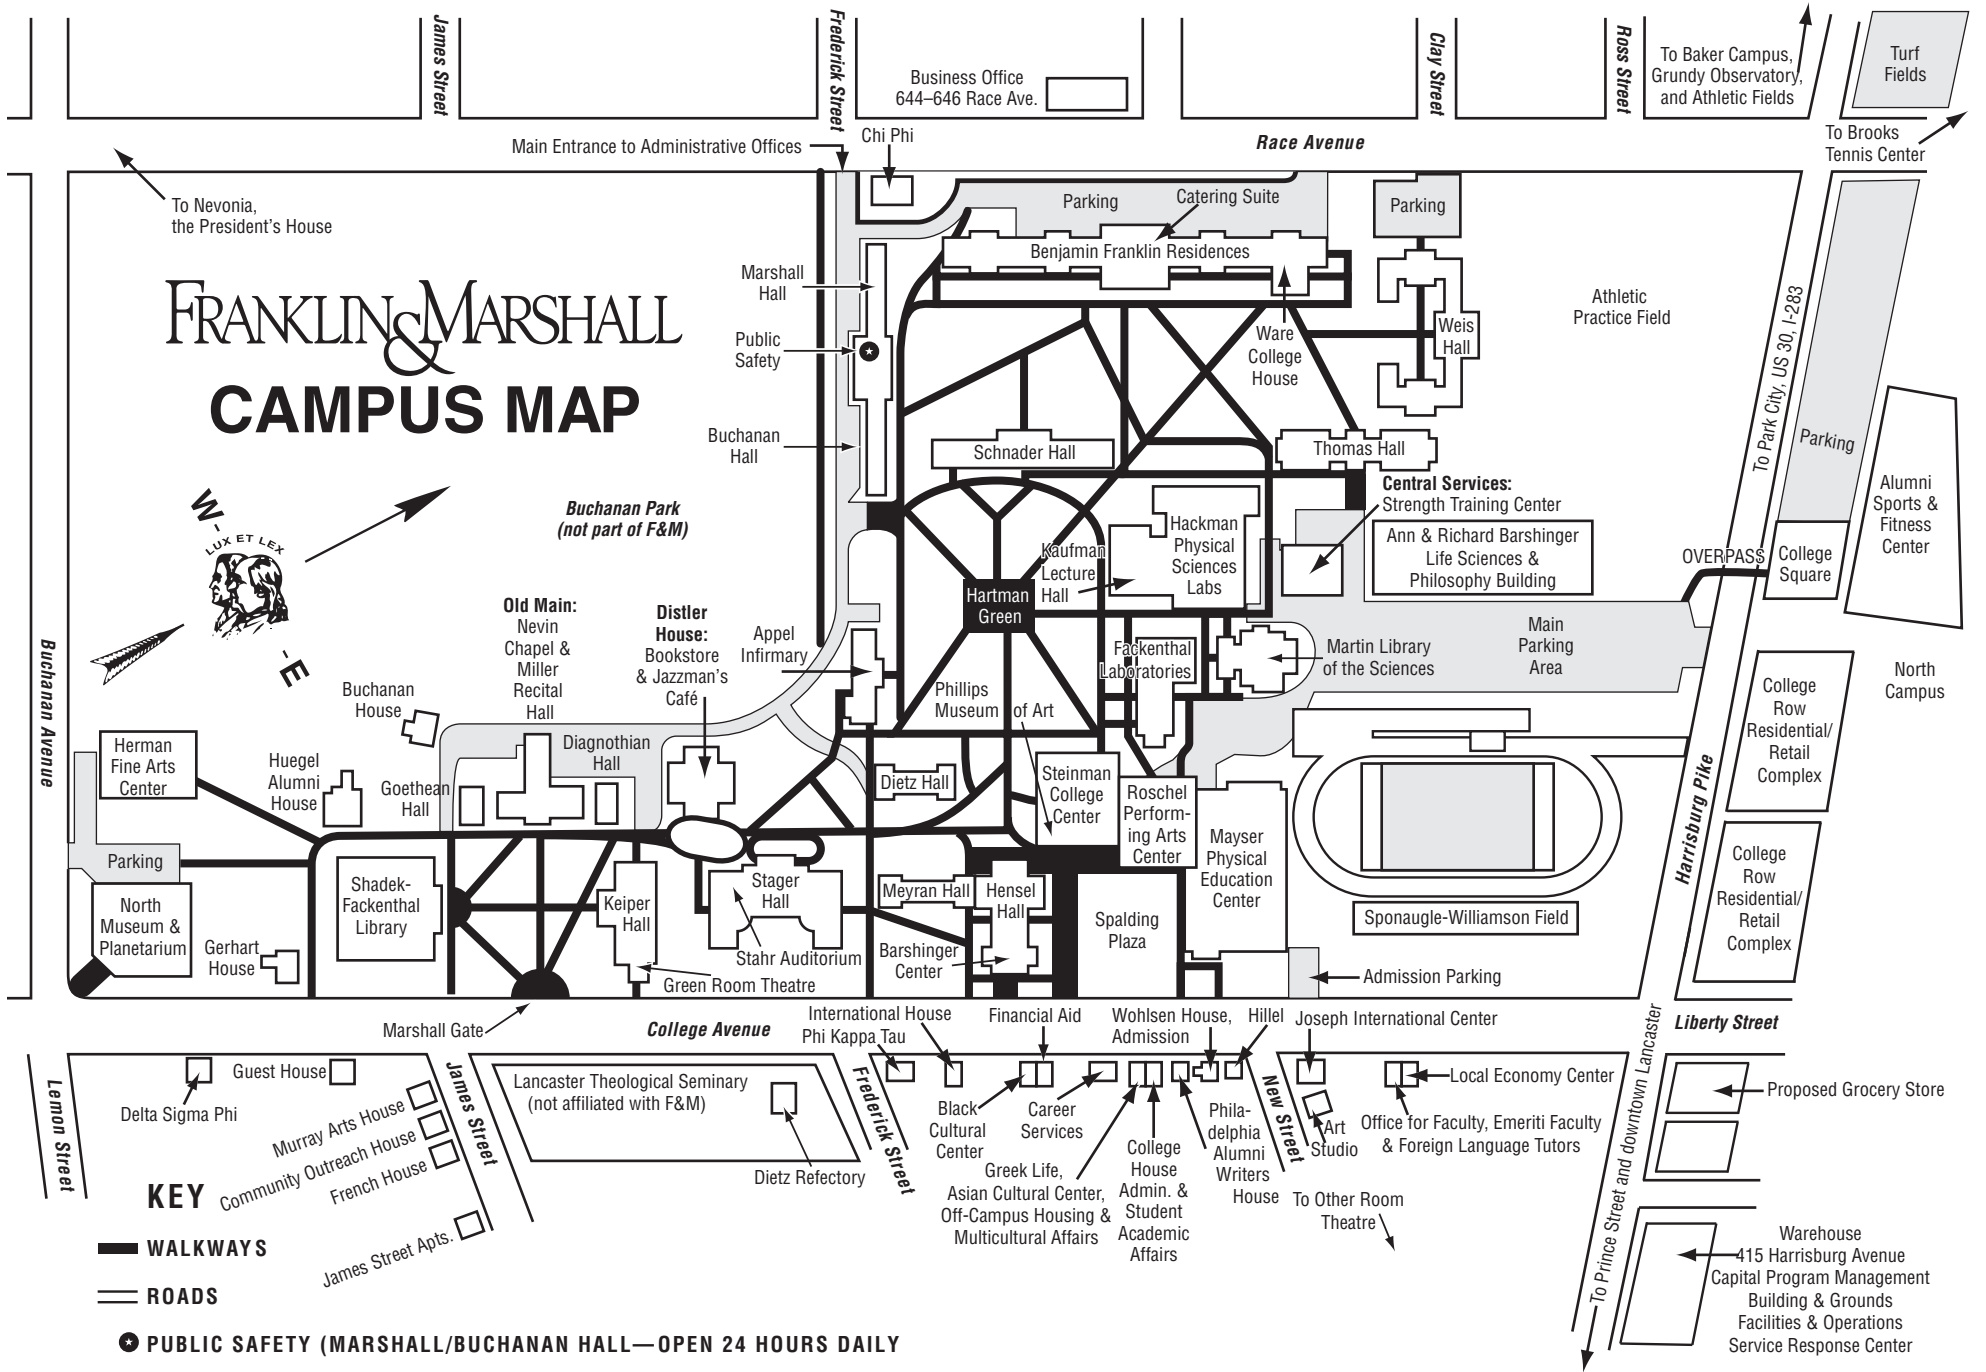

# FRANKLIN & MARSHALL CAMPUS MAP

- KEY**
- WALKWAYS
  - ROADS
  - PUBLIC SAFETY (MARSHALL/BUCHANAN HALL—OPEN 24 HOURS DAILY)

Business Office  
644-646 Race Ave.

To Baker Campus,  
Grundy Observatory,  
and Athletic Fields